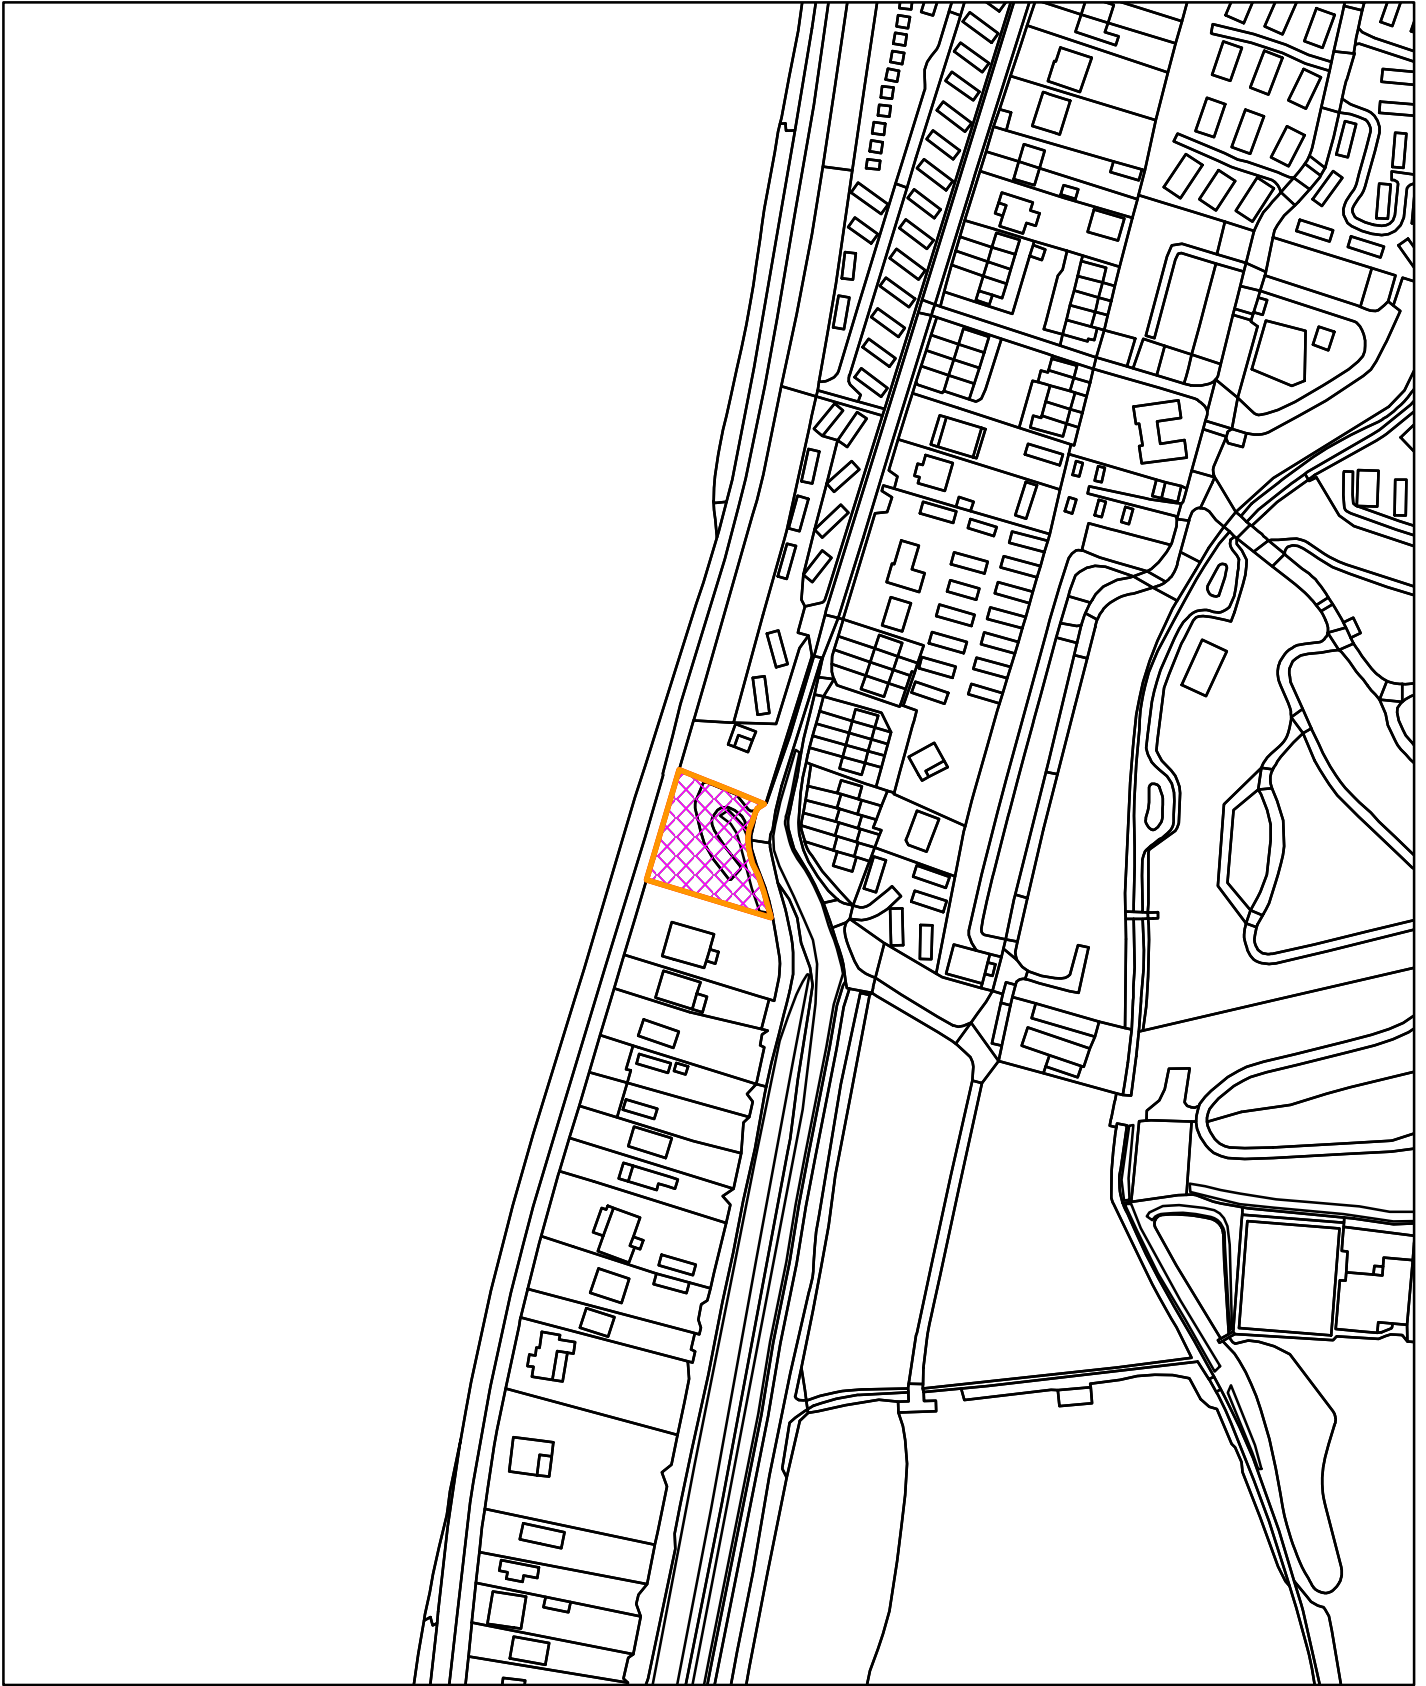

22/01400/F

64 North Beach Heacham Norfolk PE36 5BA

© Crown copyright and database rights 2022  
Ordnance Survey 100024314

25/01/2023